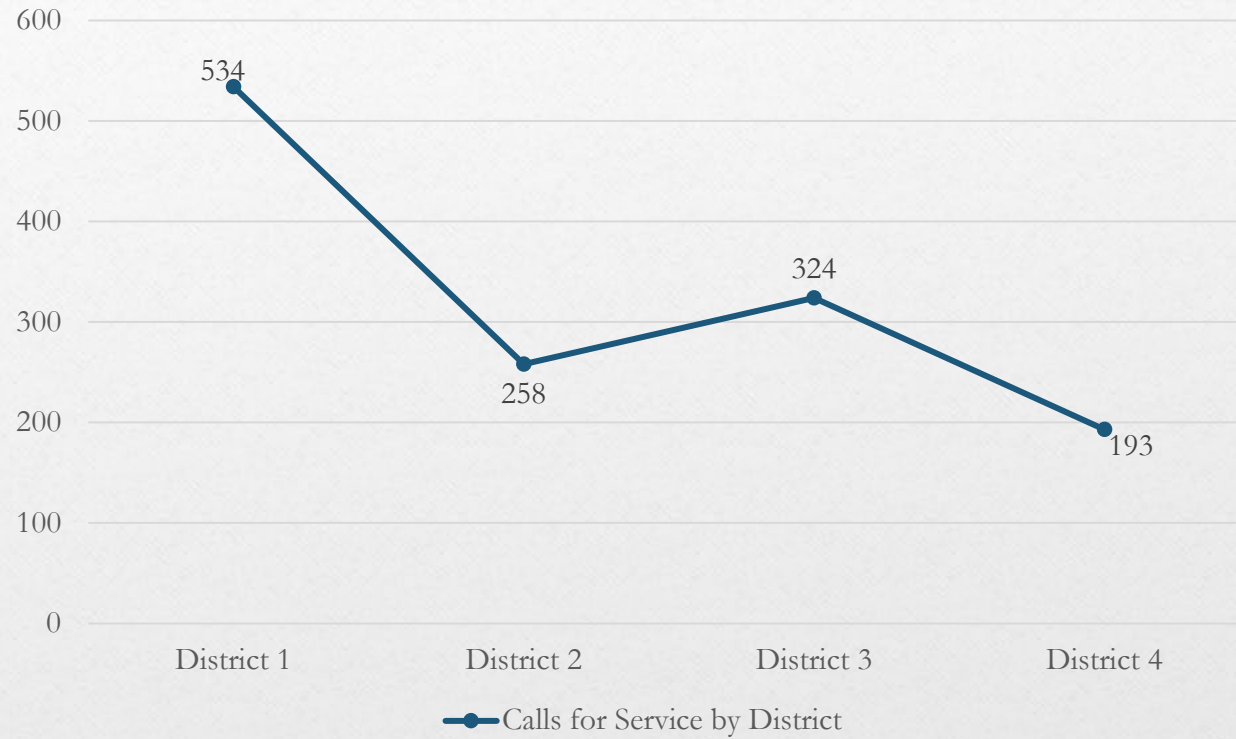

May 2024 Statistical
Report

COTTONWOOD HEIGHTS

POLICE

Calls for Service

Calls for Service by District

Priority	Average of Dispatch Time	Average of Officer Travel Time	Average of Total Response Time
1	01:45	03:57	05:43
2	03:05	04:25	07:30
3	06:28	05:34	12:03

May Response Times

Overall UCR Crime View

	May 23	May 24
Homicide	0	0
Rape	0	0
Robbery	0	0
Assault	2	4
Burglary	3	2
Theft	30	43
Stolen Auto	3	5
Total	38	54

Arrests

Traffic Citations

Citations Issued by District

Accidents

Animal Control/ Code Enforcement

Calls for Service			
Animal Control	Code Enforcement	Traffic Enforcement	Total Calls for Service
48	34	18	100
Citations			
Animal Control	Code Enforcement	Traffic Enforcement	Total Citations
4	3	4	11