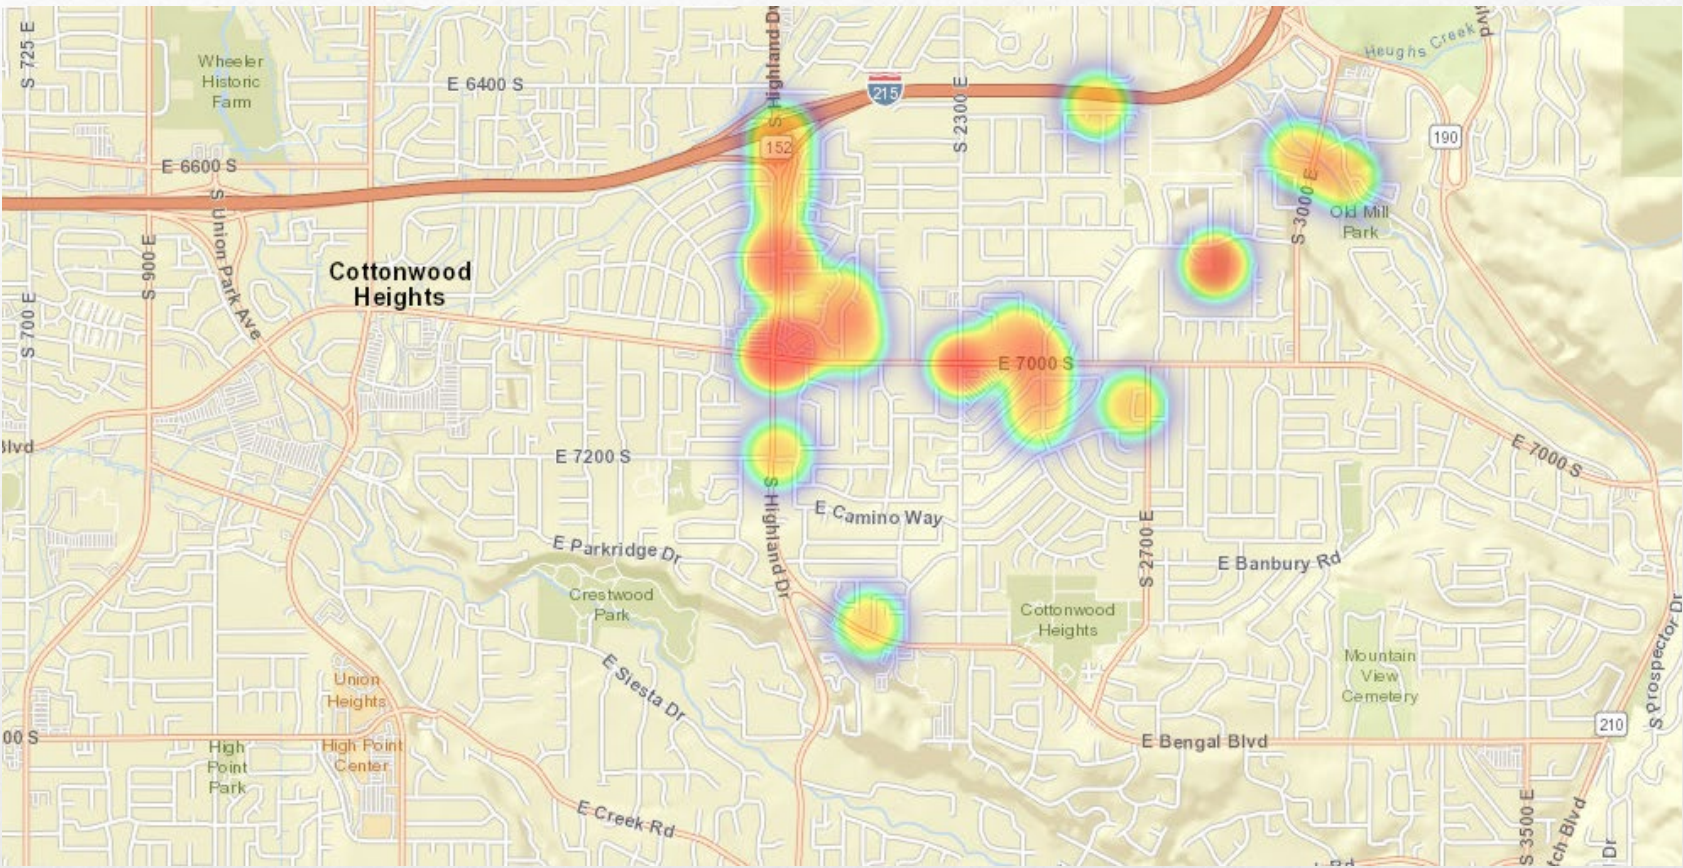

District 3 Property Crimes May 2024