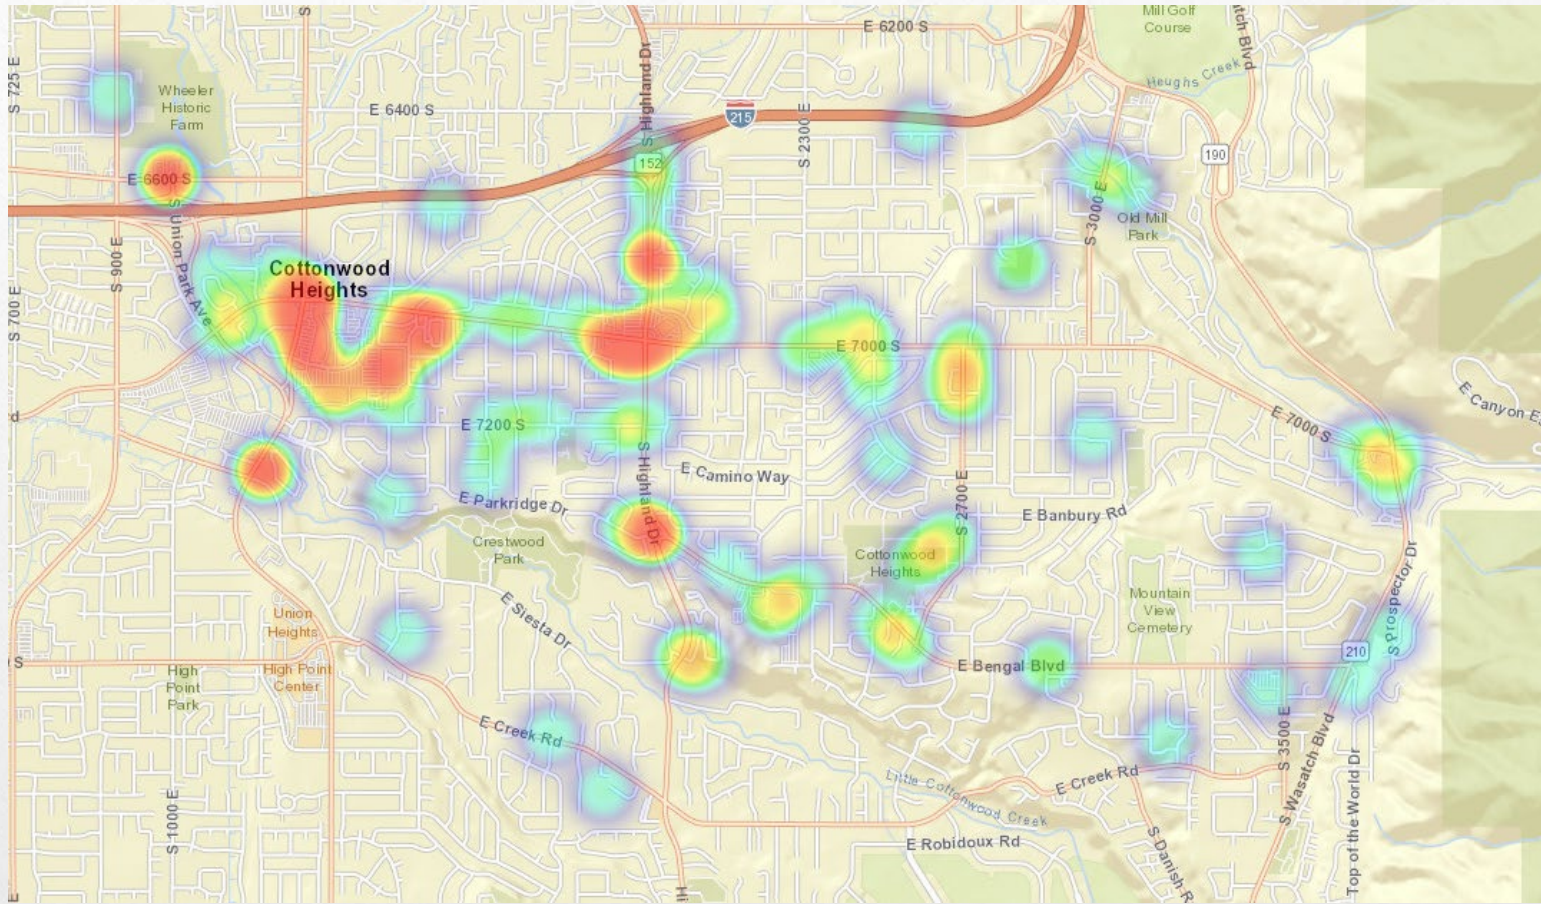

Traffic Unit

May 2024

	Citations	Traffic Stops	Impounds	DUI's	Accidents	Arrests	Other Reports	Officer Assists
	445	426	15	4	41	13	21	34

Deaths

- **Attended 2**
- **Unattended 3**

All Property Crimes Reports May 2024