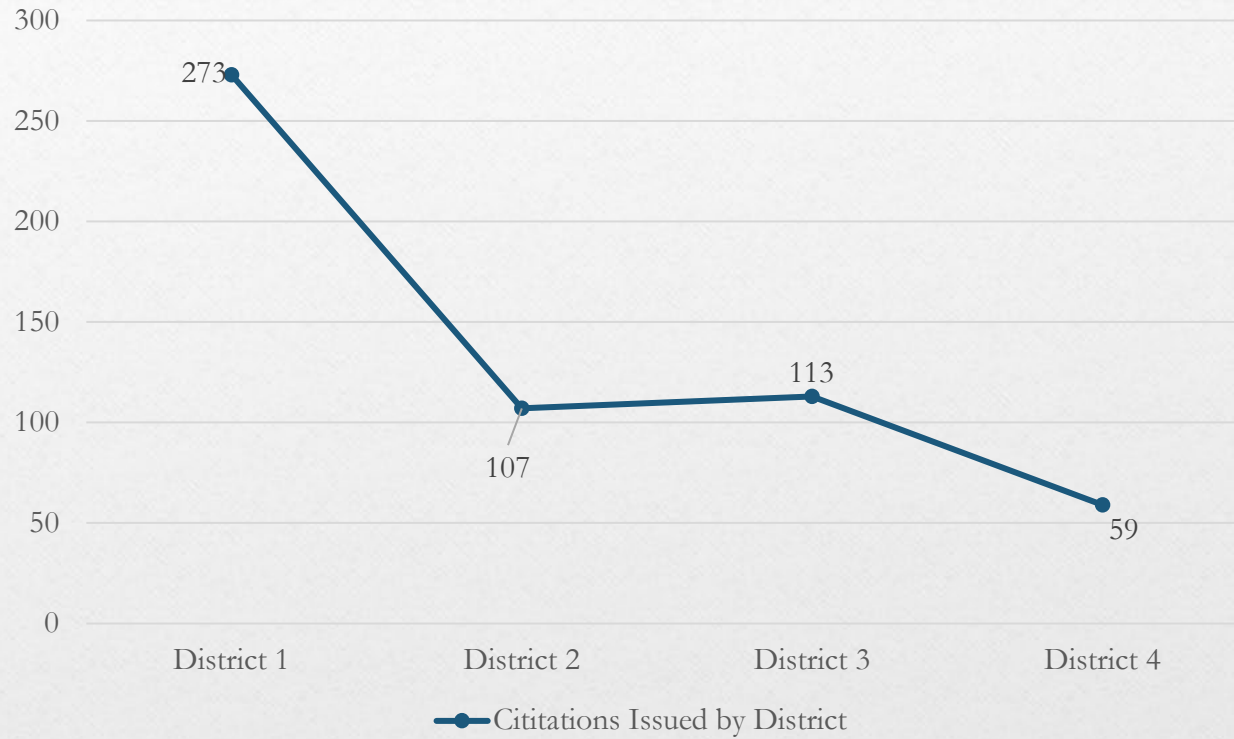

May Response Times

Overall UCR Crime View

	May 23	May 24
Homicide	0	0
Rape	0	0
Robbery	0	0
Assault	2	4
Burglary	3	2
Theft	30	43
Stolen Auto	3	5
Total	38	54

Arrests

Traffic Citations

Citations Issued by District

Accidents

Animal Control/ Code Enforcement

Calls for Service			
Animal Control	Code Enforcement	Traffic Enforcement	Total Calls for Service
48	34	18	100
Citations			
Animal Control	Code Enforcement	Traffic Enforcement	Total Citations
4	3	4	11