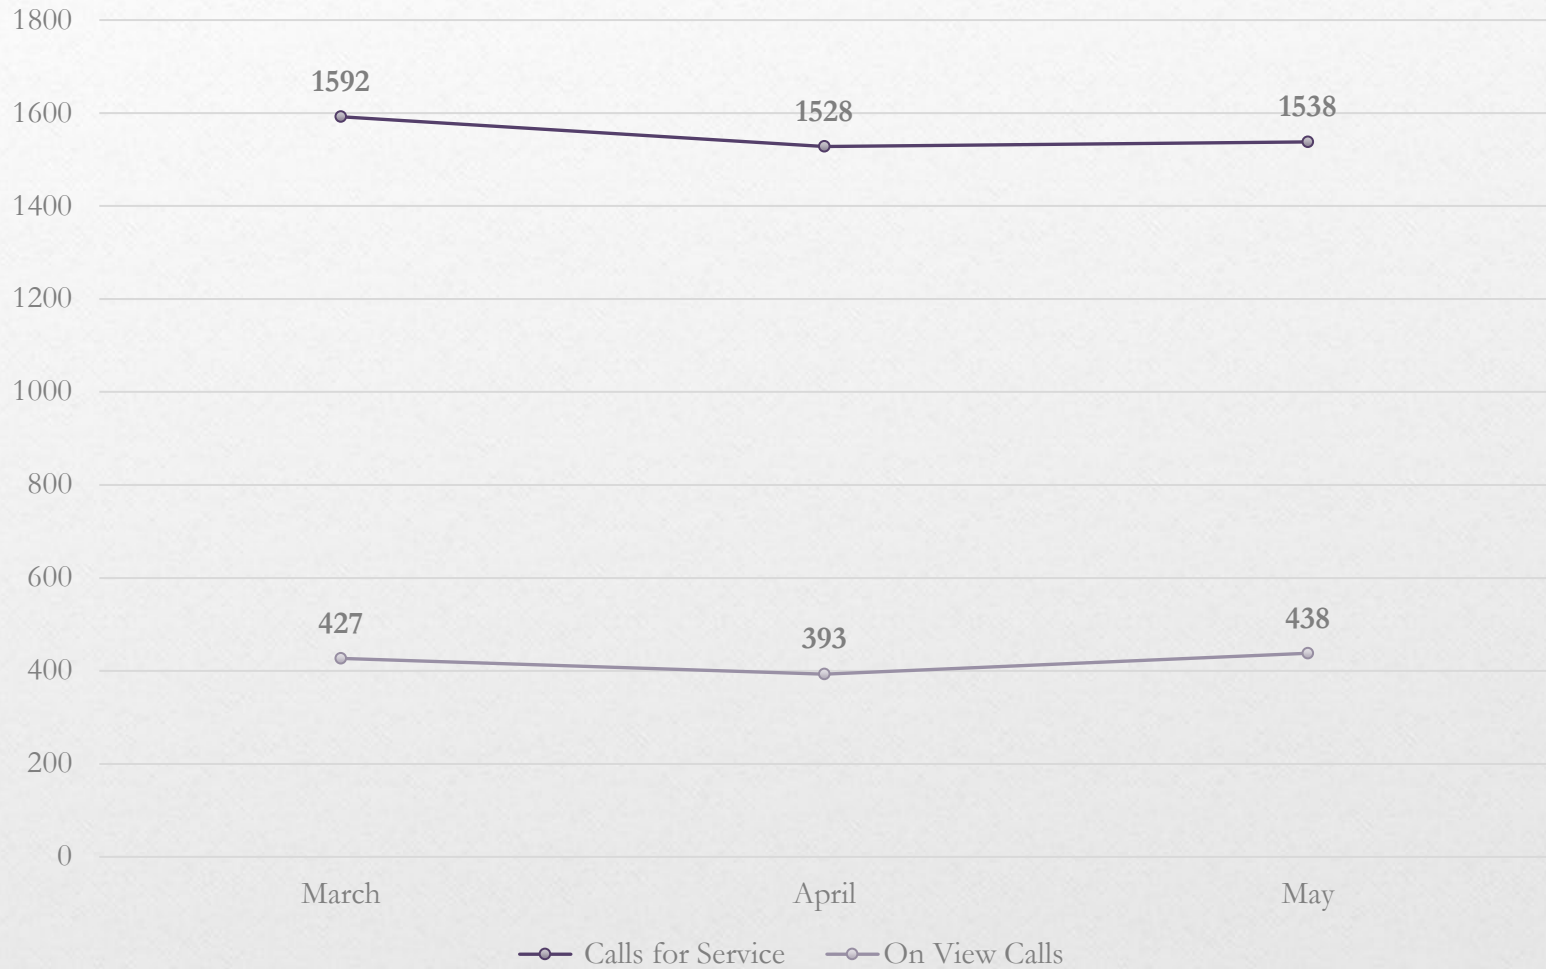

May 2024 Statistical
Report

COTTONWOOD HEIGHTS

POLICE

Calls for Service

Calls for Service by District

Priority	Average of Dispatch Time	Average of Officer Travel Time	Average of Total Response Time
1	01:45	03:57	05:43
2	03:05	04:25	07:30
3	06:28	05:34	12:03

May Response Times

Overall UCR Crime View

	May 23	May 24
Homicide	0	0
Rape	0	0
Robbery	0	0
Assault	2	4
Burglary	3	2
Theft	30	43
Stolen Auto	3	5
Total	38	54

Arrests

Traffic Citations

Citations Issued by District

Accidents

Animal Control/ Code Enforcement

Calls for Service			
Animal Control	Code Enforcement	Traffic Enforcement	Total Calls for Service
48	34	18	100
Citations			
Animal Control	Code Enforcement	Traffic Enforcement	Total Citations
4	3	4	11