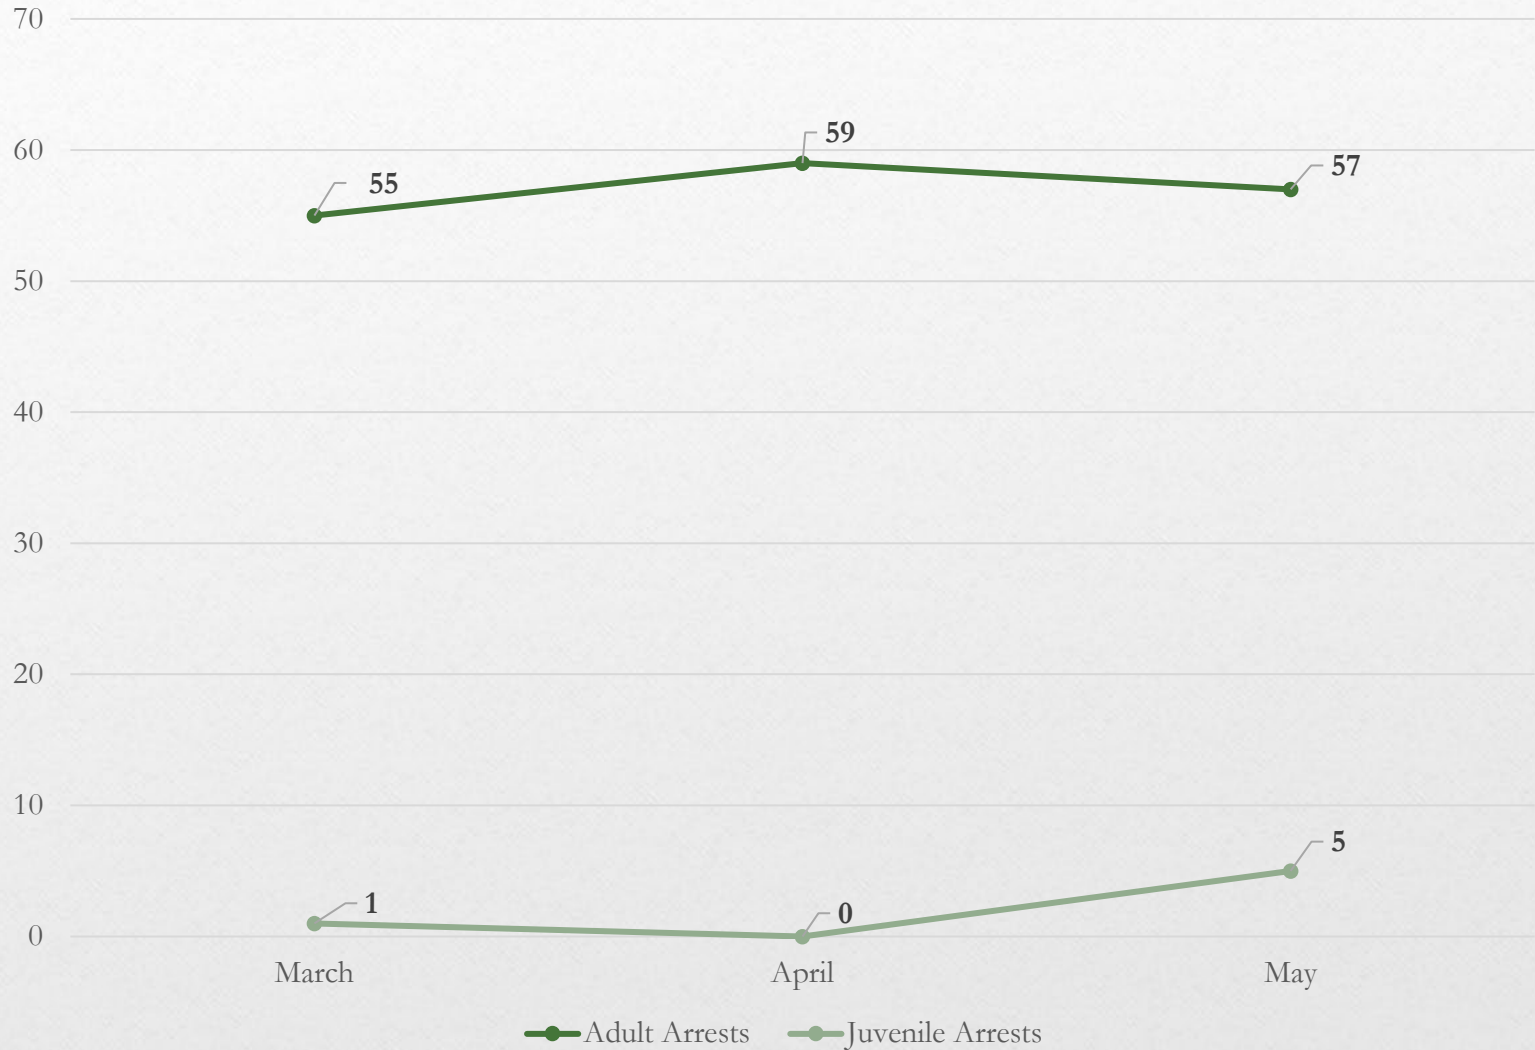

May 2024 Statistical
Report

COTTONWOOD HEIGHTS

POLICE

Calls for Service

Calls for Service by District

Priority	Average of Dispatch Time	Average of Officer Travel Time	Average of Total Response Time
1	01:45	03:57	05:43
2	03:05	04:25	07:30
3	06:28	05:34	12:03

May Response Times

Overall UCR Crime View

	May 23	May 24
Homicide	0	0
Rape	0	0
Robbery	0	0
Assault	2	4
Burglary	3	2
Theft	30	43
Stolen Auto	3	5
Total	38	54

Arrests

Traffic Citations

Citations Issued by District

Accidents

Animal Control/ Code Enforcement

Calls for Service			
Animal Control	Code Enforcement	Traffic Enforcement	Total Calls for Service
48	34	18	100
Citations			
Animal Control	Code Enforcement	Traffic Enforcement	Total Citations
4	3	4	11