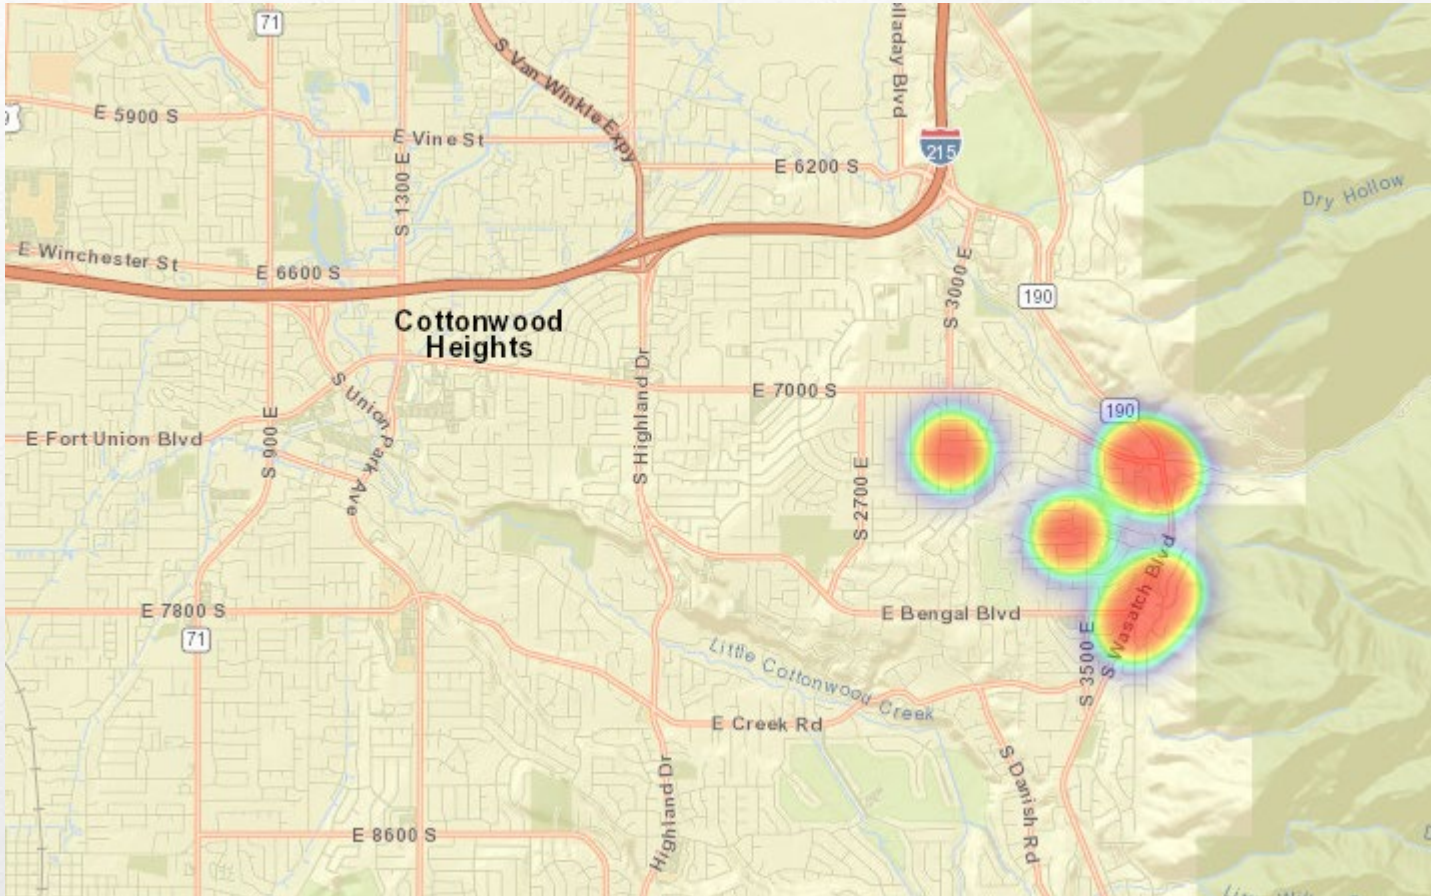

District 4 Property Crimes May 2024