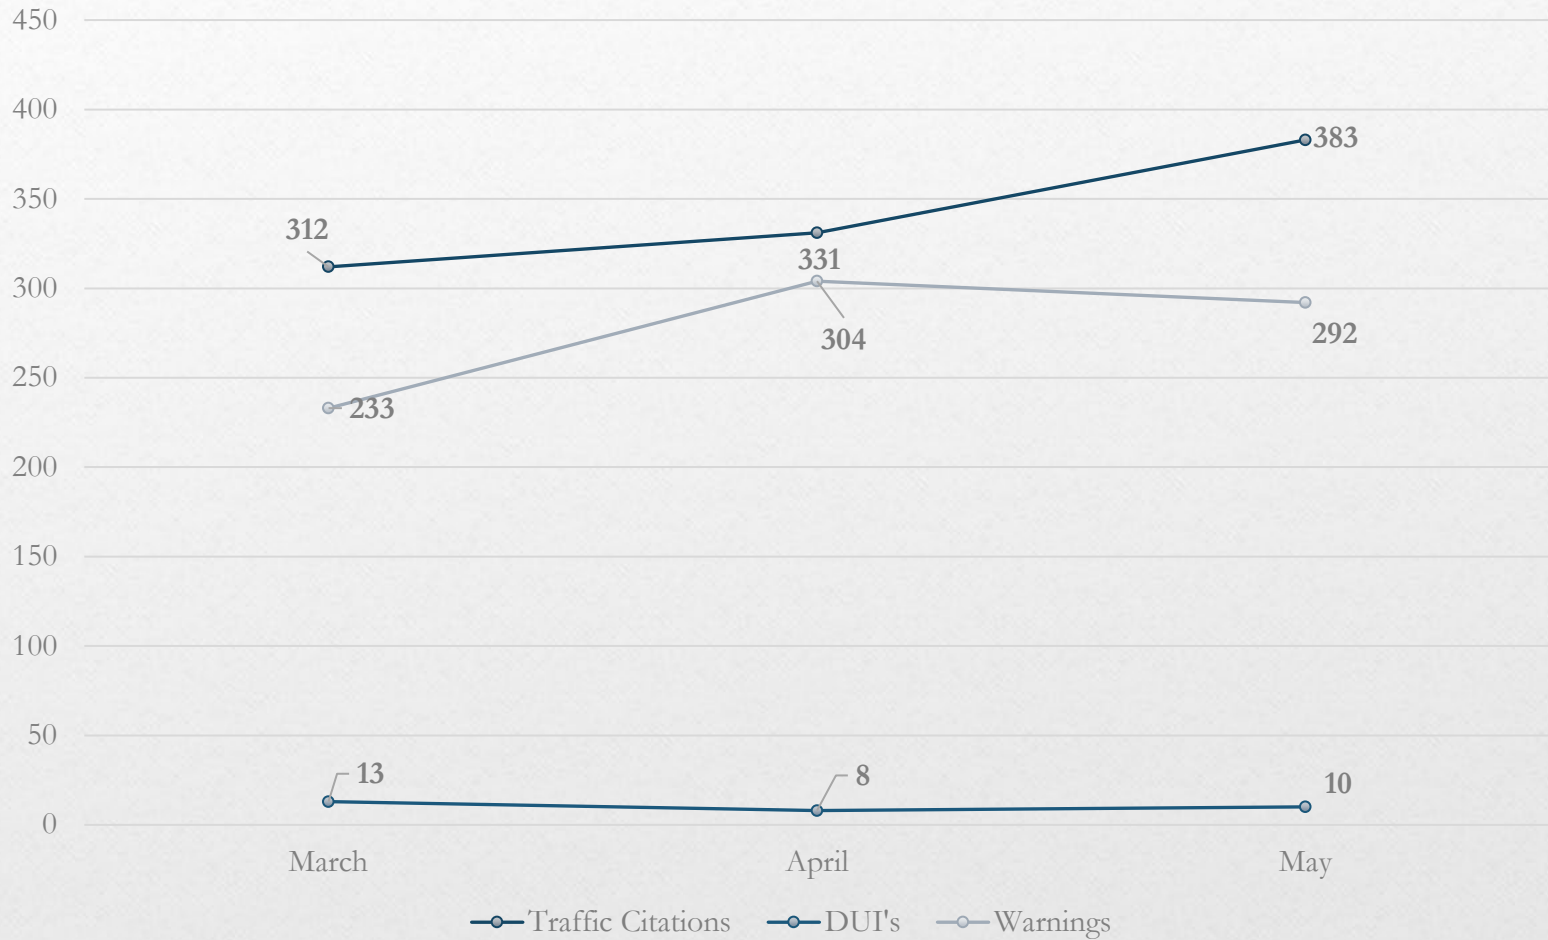

May 2024 Statistical
Report

COTTONWOOD HEIGHTS

POLICE

Calls for Service

Calls for Service by District

Priority	Average of Dispatch Time	Average of Officer Travel Time	Average of Total Response Time
1	01:45	03:57	05:43
2	03:05	04:25	07:30
3	06:28	05:34	12:03

May Response Times

Overall UCR Crime View

	May 23	May 24
Homicide	0	0
Rape	0	0
Robbery	0	0
Assault	2	4
Burglary	3	2
Theft	30	43
Stolen Auto	3	5
Total	38	54

Arrests

Traffic Citations

Citations Issued by District

Accidents

Animal Control/ Code Enforcement

Calls for Service			
Animal Control	Code Enforcement	Traffic Enforcement	Total Calls for Service
48	34	18	100
Citations			
Animal Control	Code Enforcement	Traffic Enforcement	Total Citations
4	3	4	11

Traffic Unit

May 2024

	Citations	Traffic Stops	Impounds	DUI's	Accidents	Arrests	Other Reports	Officer Assists
	445	426	15	4	41	13	21	34

Deaths

- **Attended 2**
- **Unattended 3**

All Property Crimes Reports May 2024