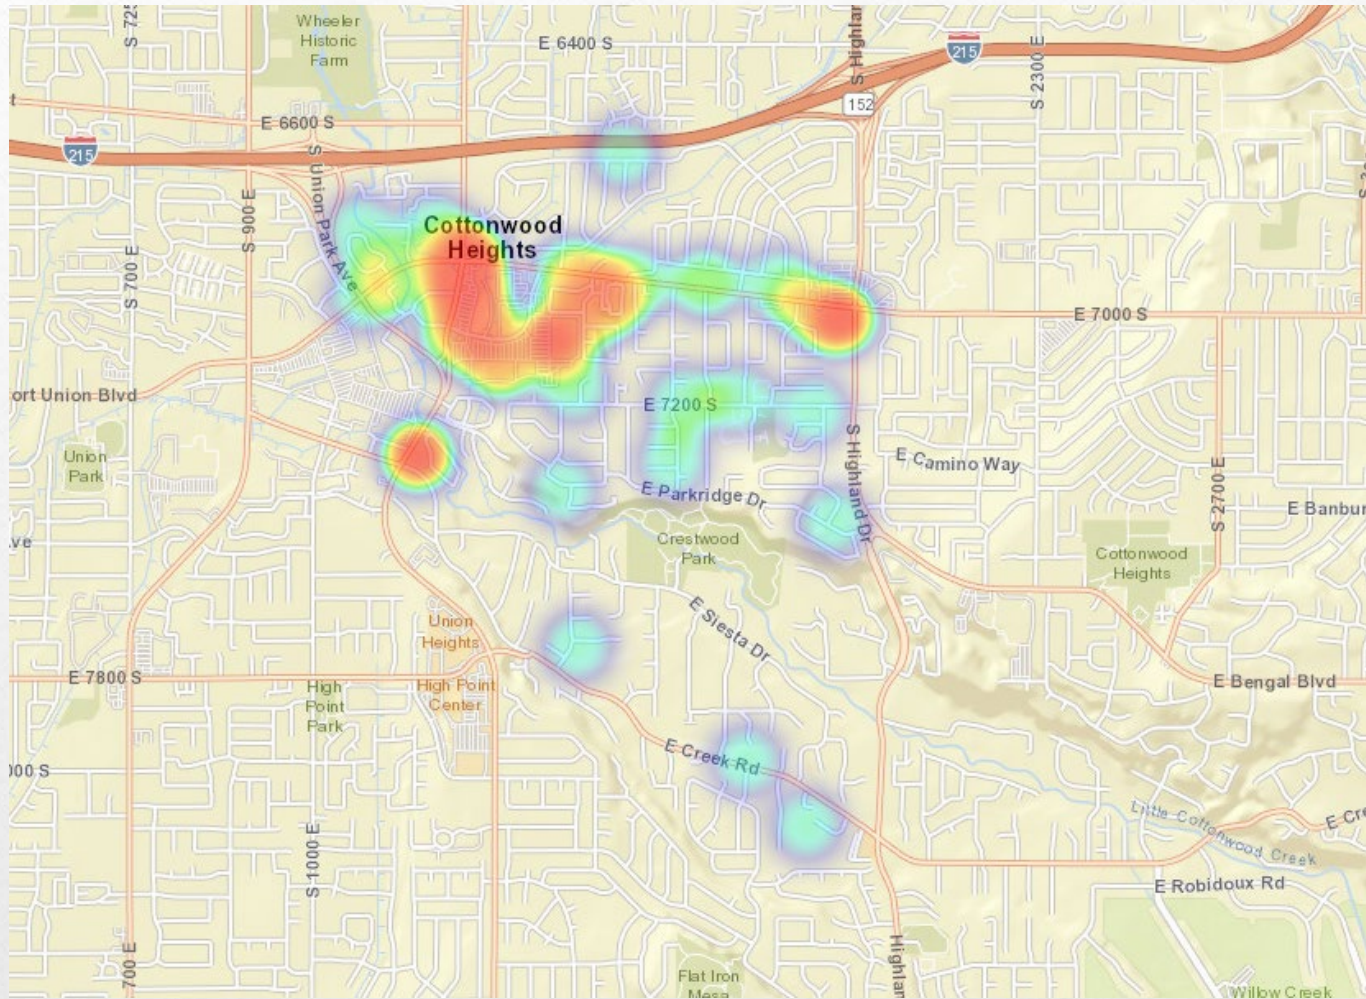

District 1 Property Crimes May 2024