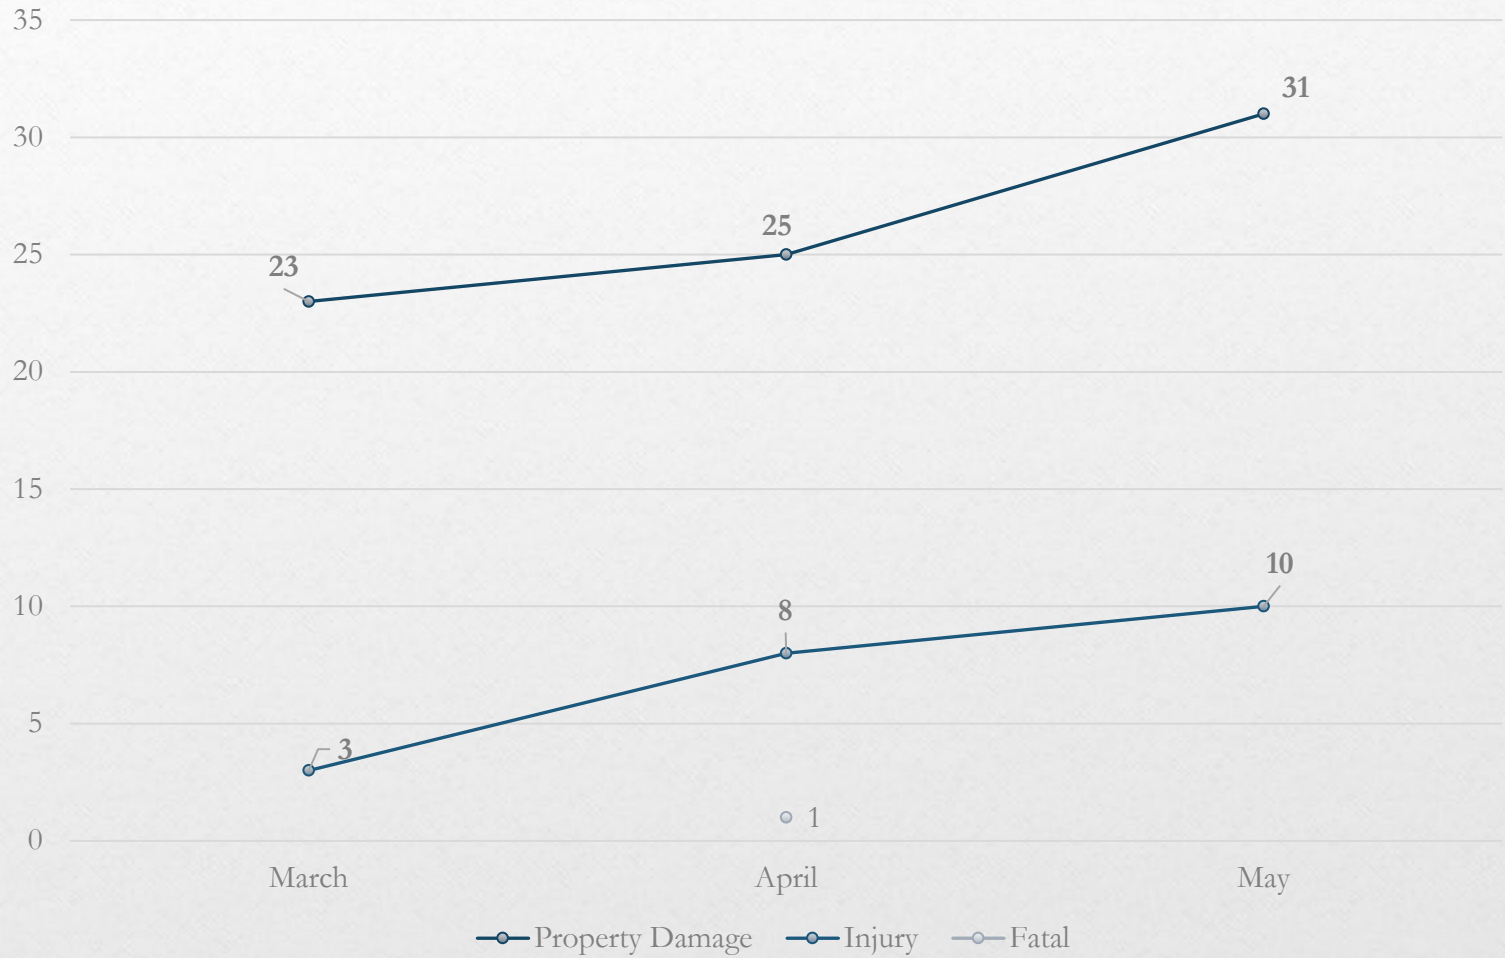

May Response Times

Overall UCR Crime View

	May 23	May 24
Homicide	0	0
Rape	0	0
Robbery	0	0
Assault	2	4
Burglary	3	2
Theft	30	43
Stolen Auto	3	5
Total	38	54

Arrests

Traffic Citations

Citations Issued by District

Accidents

Animal Control/ Code Enforcement

Calls for Service			
Animal Control	Code Enforcement	Traffic Enforcement	Total Calls for Service
48	34	18	100
Citations			
Animal Control	Code Enforcement	Traffic Enforcement	Total Citations
4	3	4	11