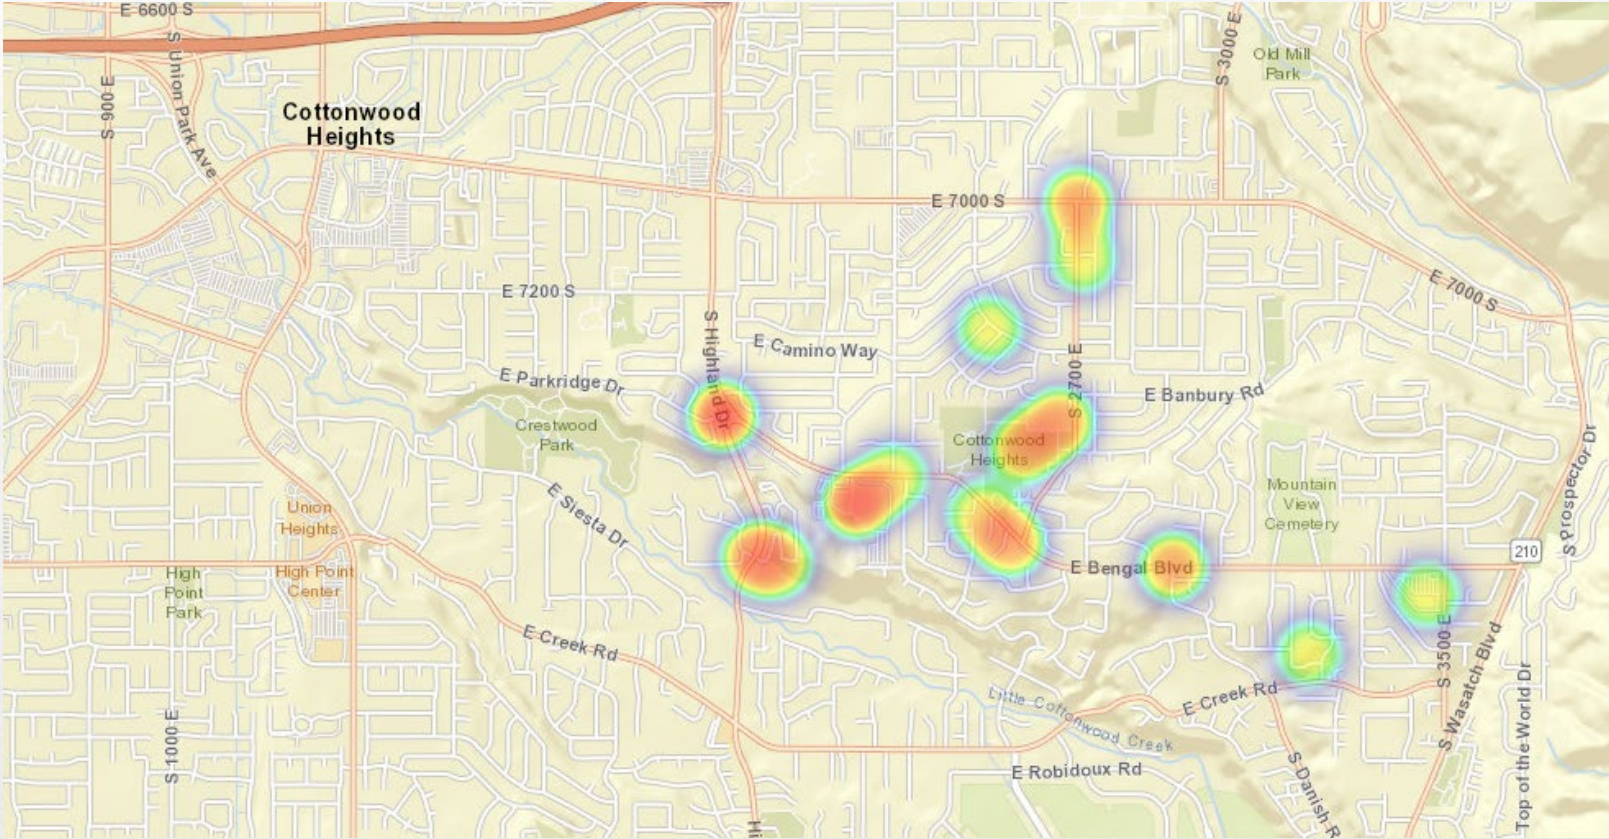

District 2 Property Crimes May 2024