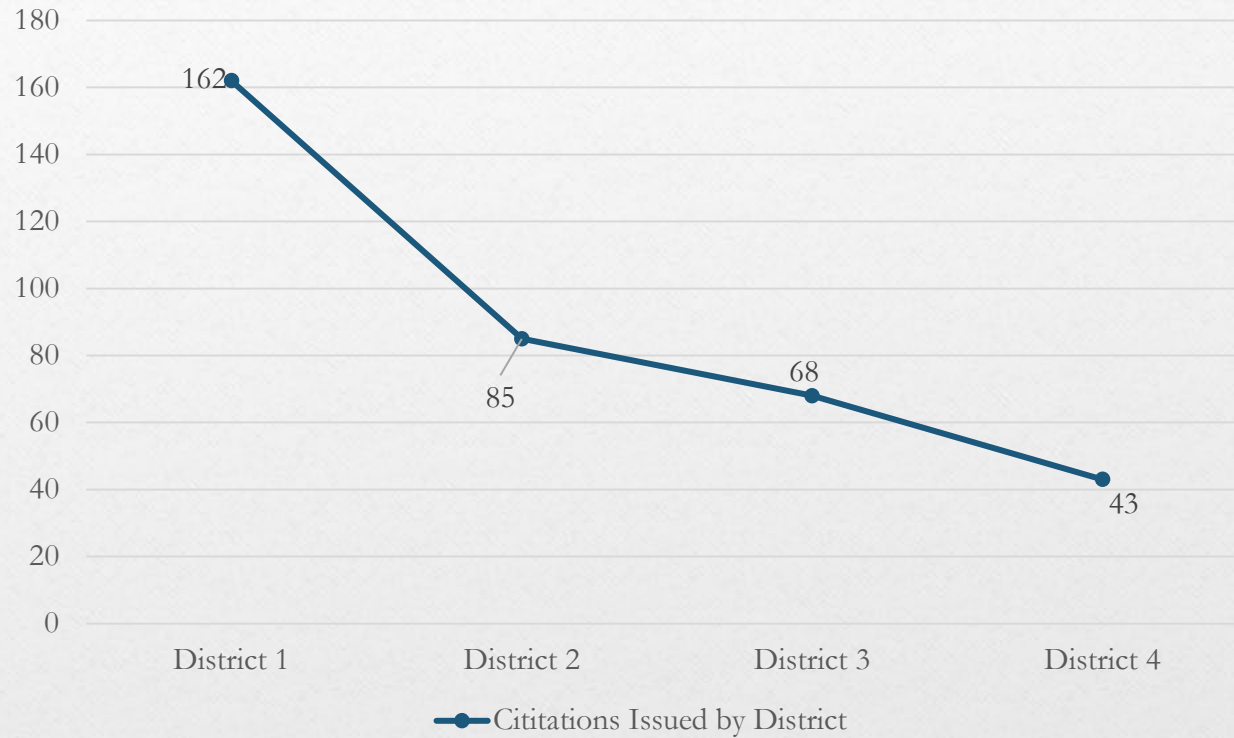

Citations Issued by District