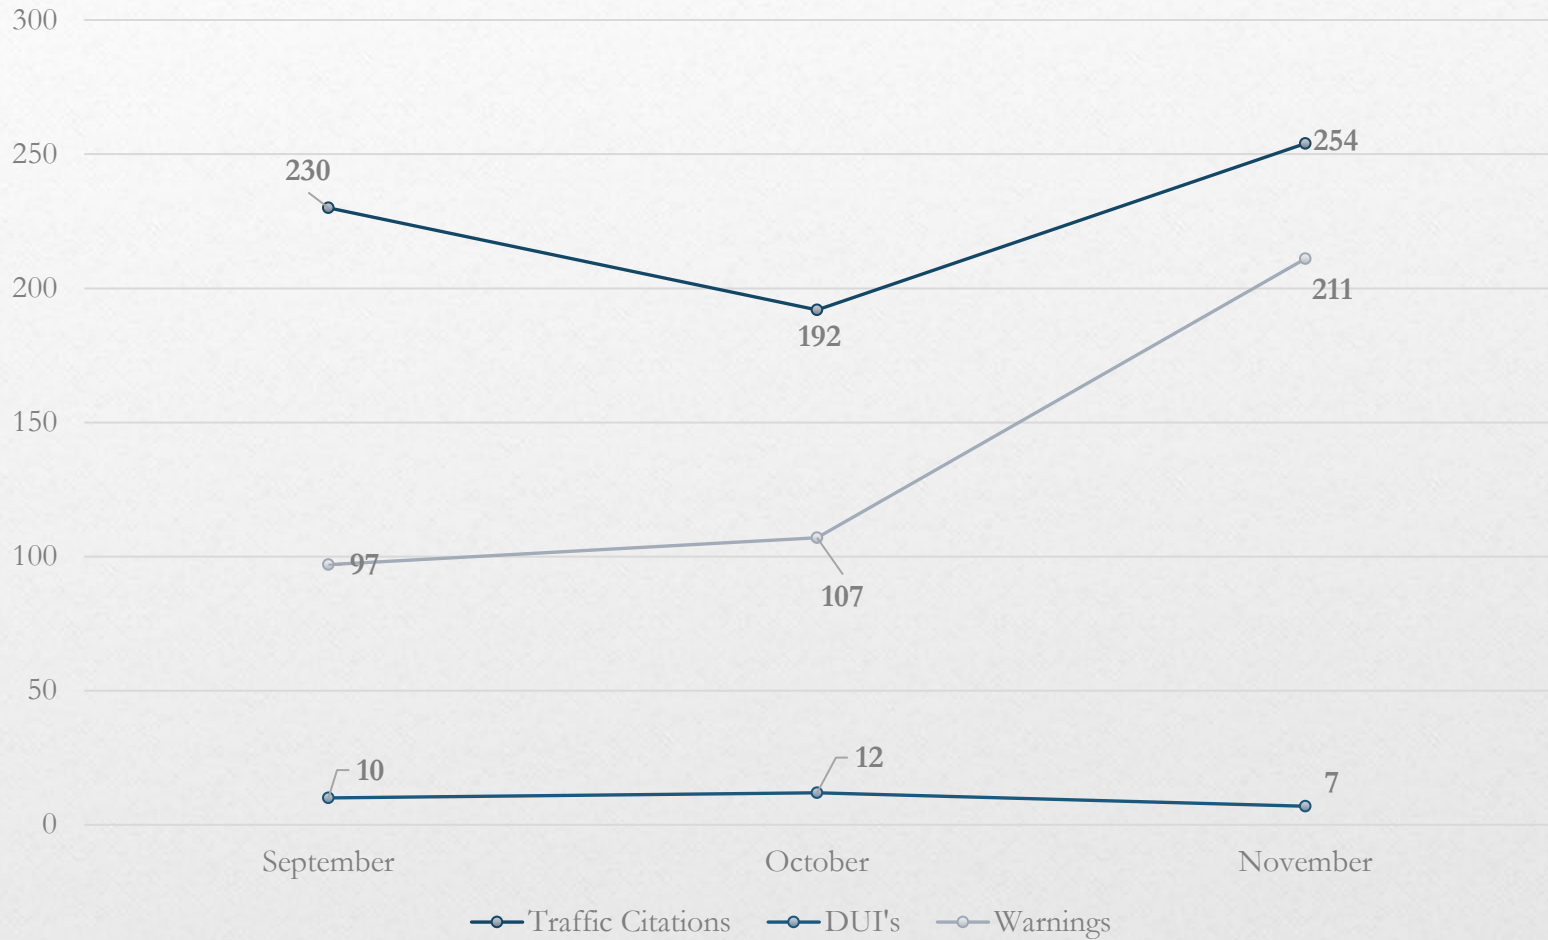

Traffic Citations