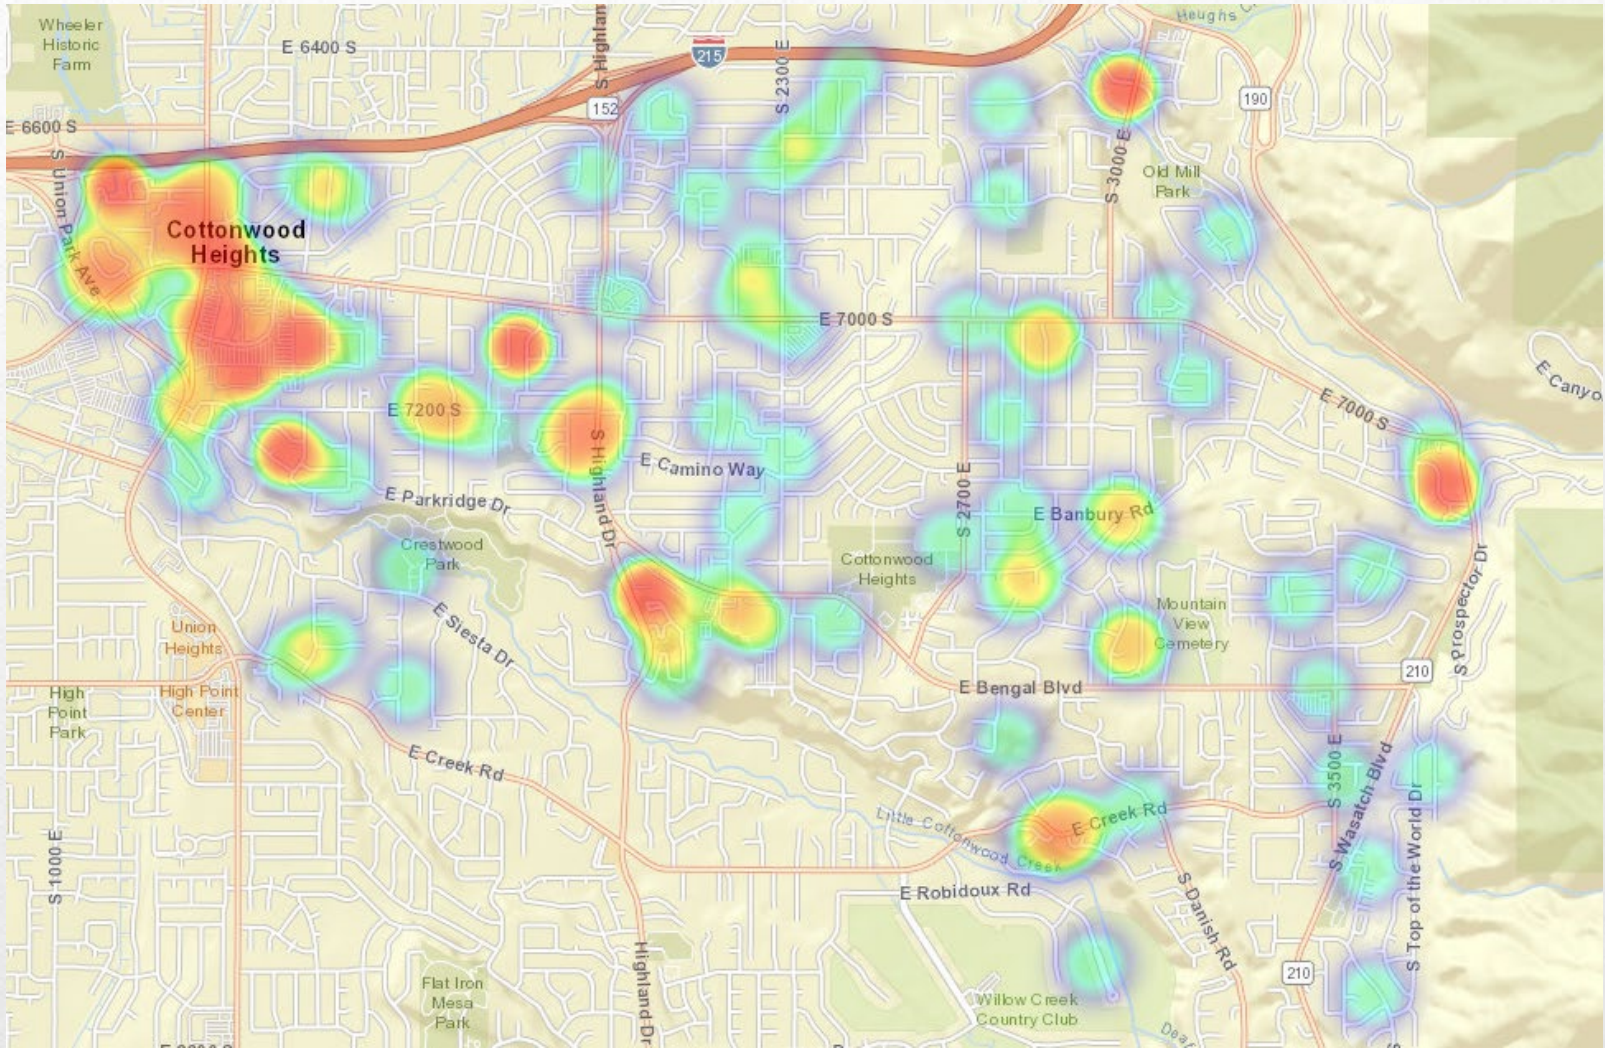

All Property Crimes Reports November 2023