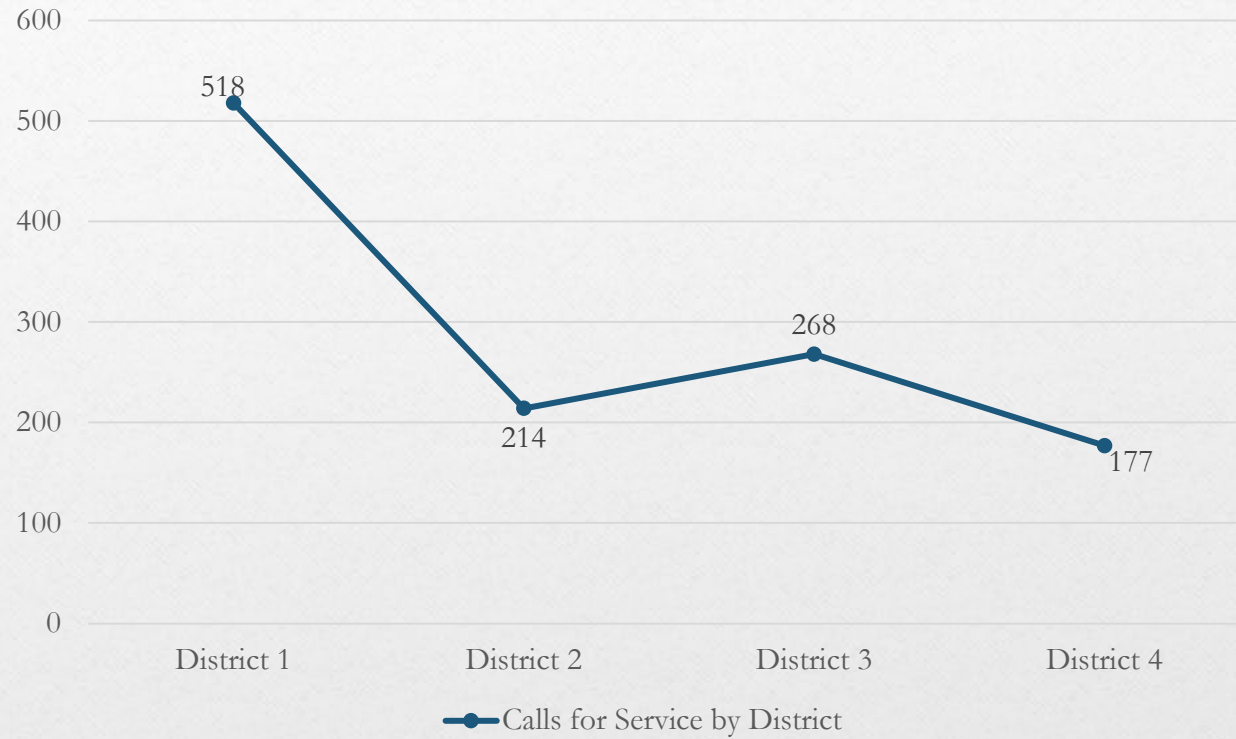

Calls for Service by District

Priority	Average of Dispatch Time	Average of Officer Travel Time	Average of Total Response Time
1	02:10	03:15	05:25
2	03:24	04:56	08:21
3	05:11	04:06	09:17

November Response Times