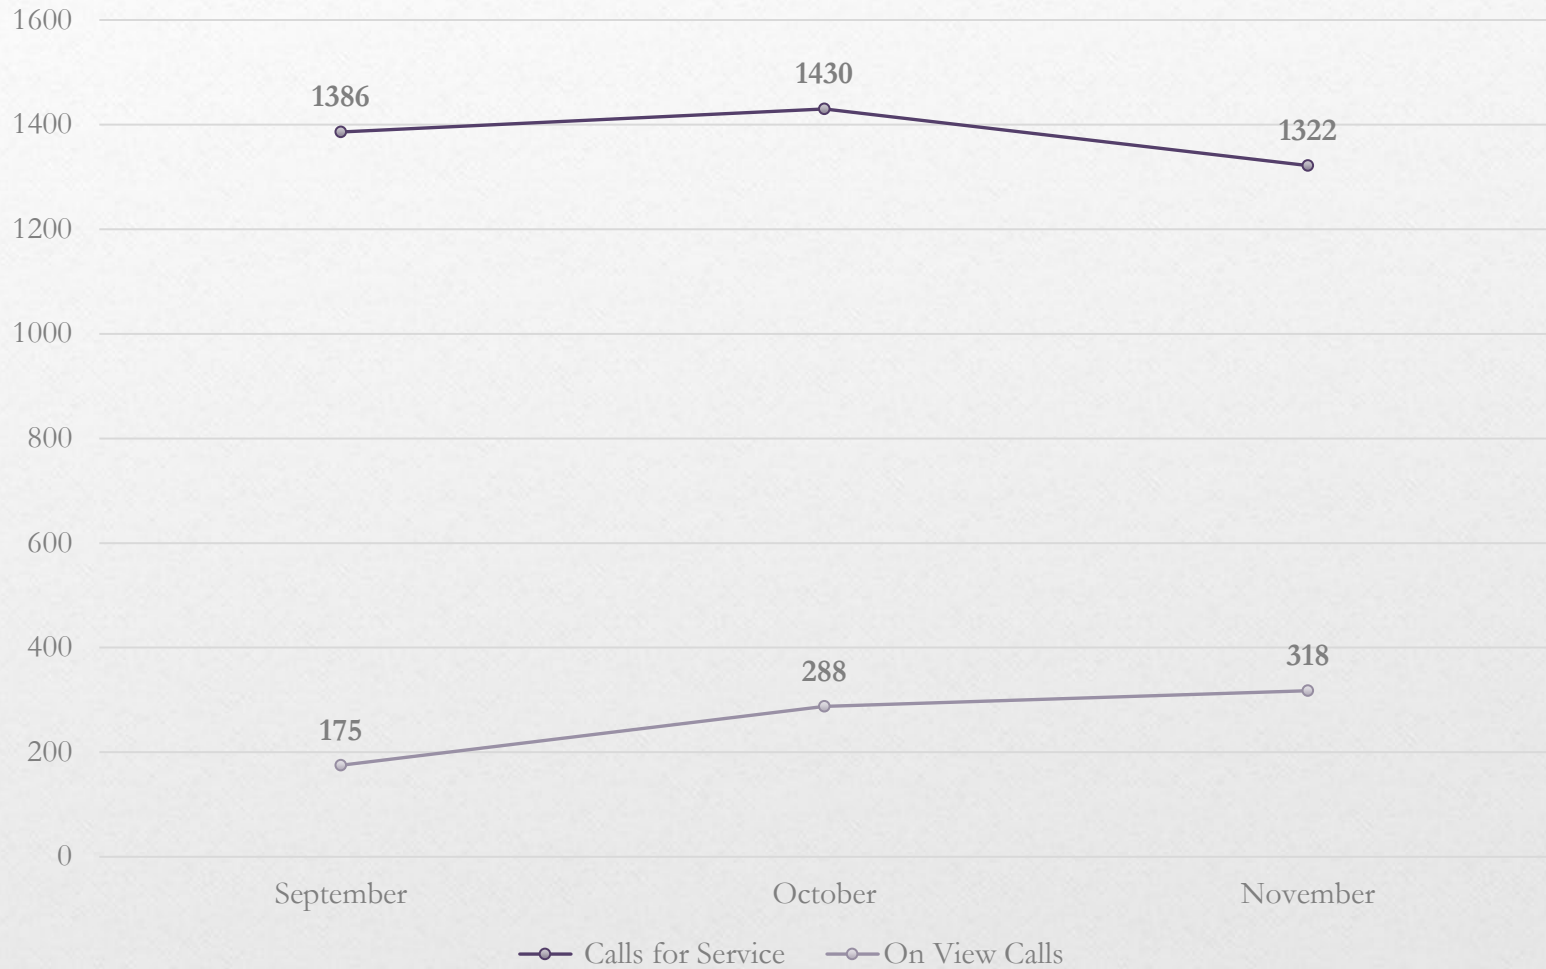

Calls for Service