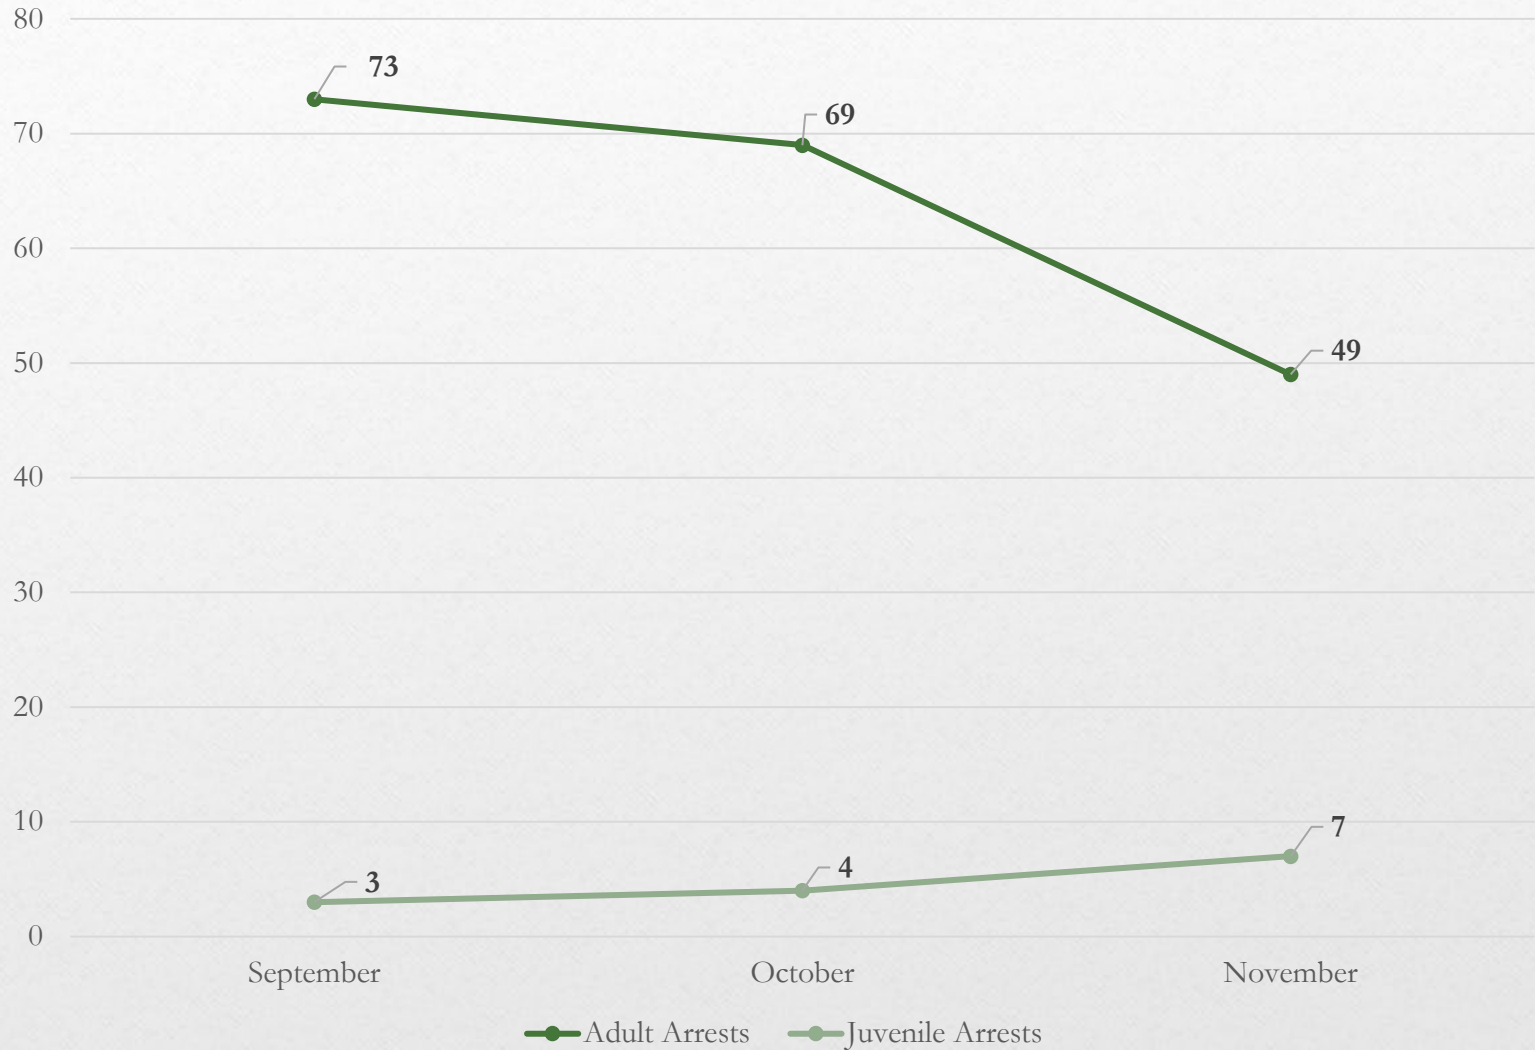

Overall UCR Crime View

	November 22	November 23
Homicide	0	0
Rape	0	0
Robbery	0	0
Assault	7	7
Burglary	4	7
Theft	27	43
Stolen Auto	3	2
Total	41	59

Arrests